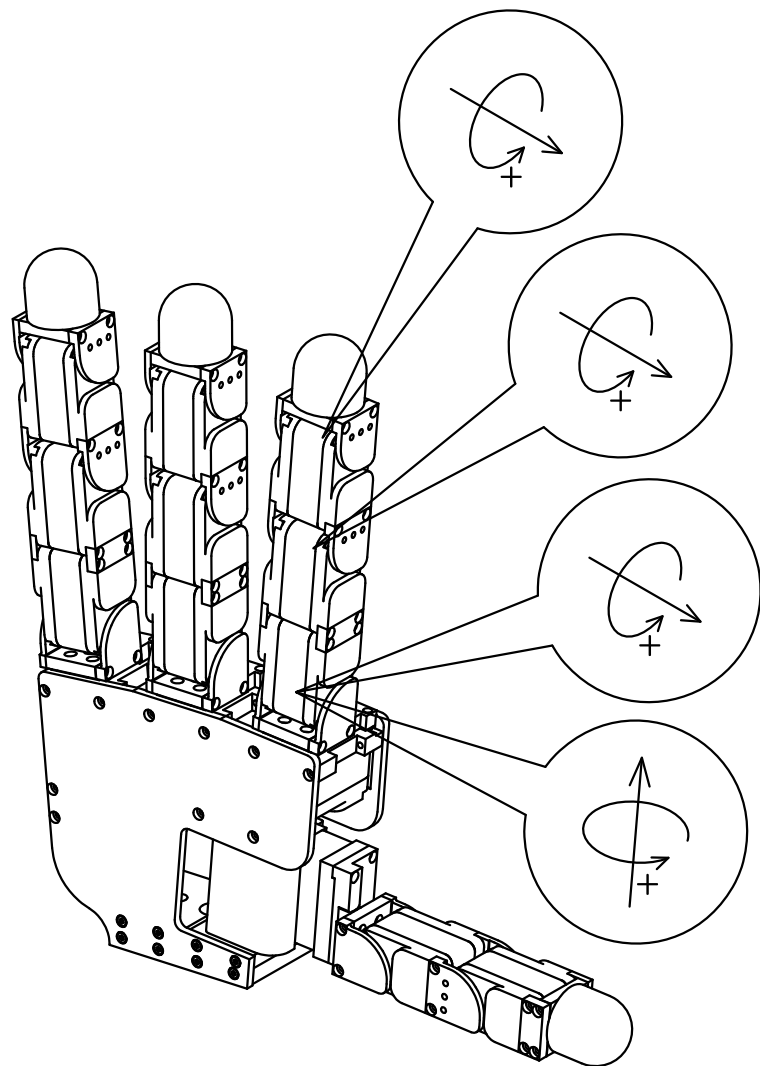

Allegro Hand Dimensions

Allegro Hand Joint coordinates

View A-A

Joint	X / Y / Z
JT11	0 / 44.981 / 14.102
JT12	0 / 44.981 / 14.102
JT13	0 / 49.687 / 67.897
JT14	0 / 53.034 / 106.151
JT21	0 / 0 / 16.4
JT22	0 / 0 / 16.4
JT23	0 / 0 / 70.4
JT24	0 / 0 / 108.8
JT31	0 / 44.981 / 14.102
JT32	0 / 44.981 / 14.102
JT33	0 / 49.687 / 67.897
JT34	0 / 53.034 / 106.151
JT41	-18.2 / 19.333 / 44.987
JT42	-14.8 / 71.865 / 77.891
JT43	-14.8 / 71.865 / 77.891
JT44	-14.8 / 123.07 / 82.371

Origin Detail

Allegro Hand Axis direction (Right hand)

Allegro Hand Axis direction
(Left hand)