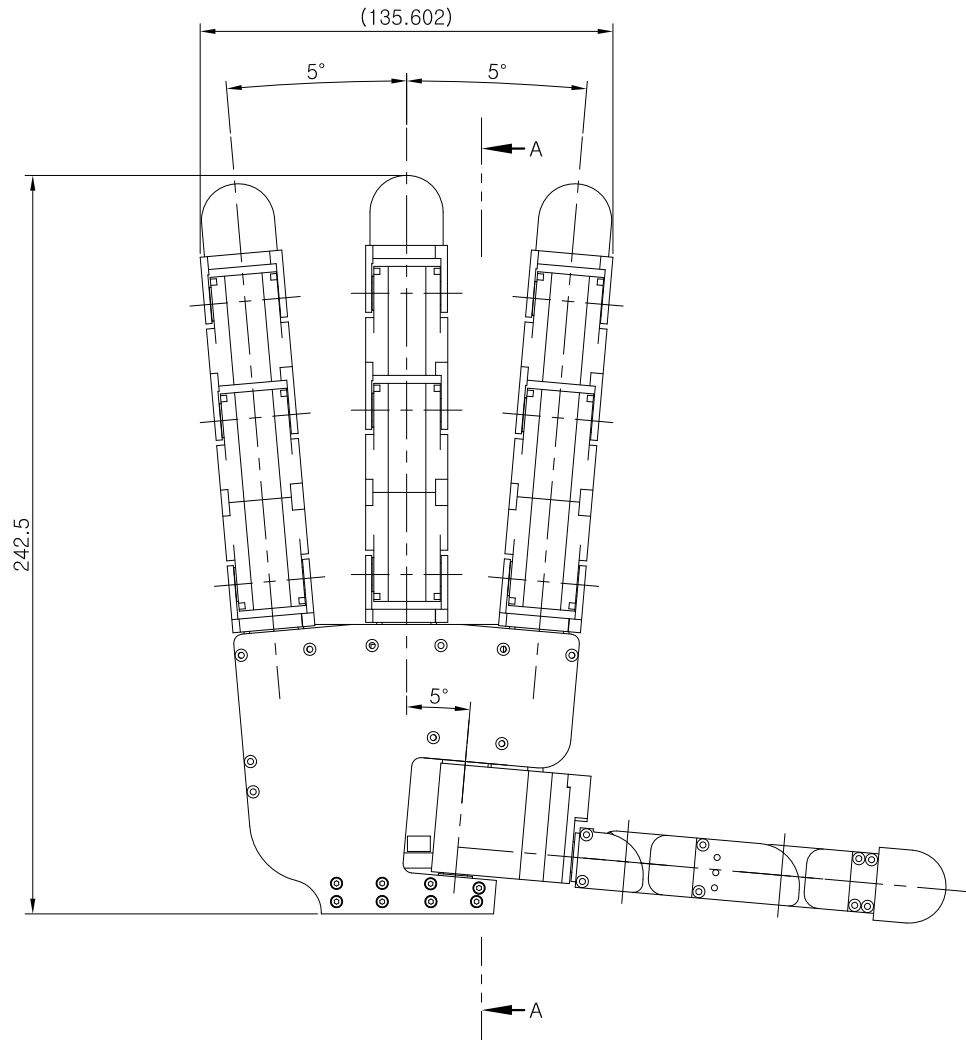

Allegro Hand Dimensions

Allegro Hand Joint coordinates

View A-A

Joint	X / Y / Z
JT11	0 / 44.981 / 14.102
JT12	0 / 44.981 / 14.102
JT13	0 / 49.687 / 67.897
JT14	0 / 53.034 / 106.151
JT21	0 / 0 / 16.4
JT22	0 / 0 / 16.4
JT23	0 / 0 / 70.4
JT24	0 / 0 / 108.8
JT31	0 / 44.981 / 14.102
JT32	0 / 44.981 / 14.102
JT33	0 / 49.687 / 67.897
JT34	0 / 53.034 / 106.151
JT41	-18.2 / 19.333 / 44.987
JT42	-14.8 / 71.865 / 77.891
JT43	-14.8 / 71.865 / 77.891
JT44	-14.8 / 123.07 / 82.371

Origin Detail

Allegro Hand Axis direction (Right hand)

Allegro Hand Axis direction
(Left hand)