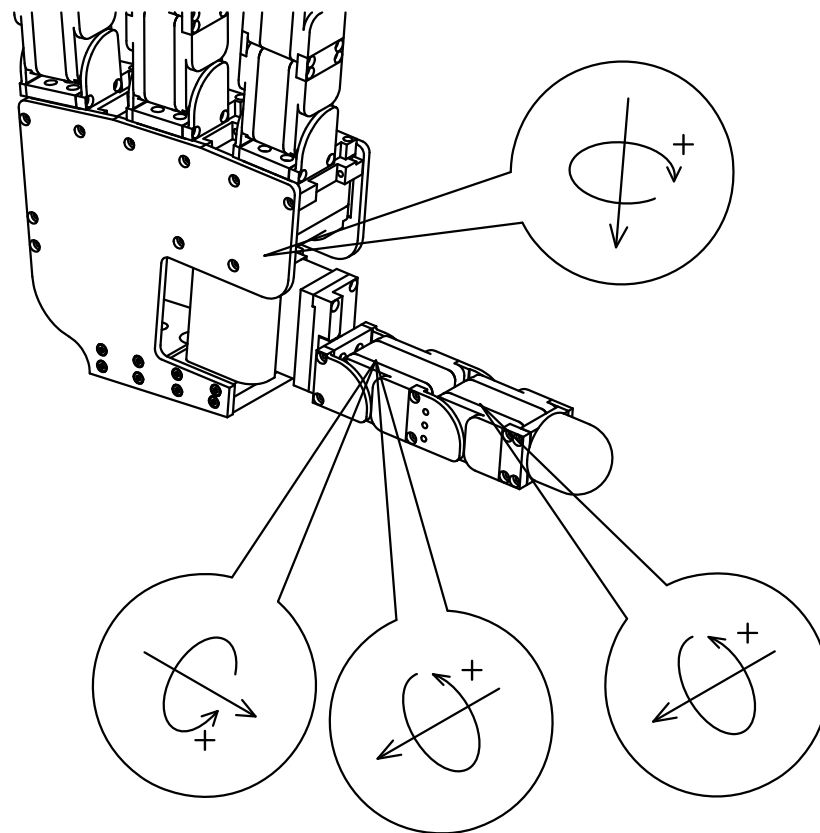

Allegro Hand Dimensions

Allegro Hand Joint coordinates

View A-A

Joint	X / Y / Z
JT11	0 / 44.981 / 14.102
JT12	0 / 44.981 / 14.102
JT13	0 / 49.687 / 67.897
JT14	0 / 53.034 / 106.151
JT21	0 / 0 / 16.4
JT22	0 / 0 / 16.4
JT23	0 / 0 / 70.4
JT24	0 / 0 / 108.8
JT31	0 / 44.981 / 14.102
JT32	0 / 44.981 / 14.102
JT33	0 / 49.687 / 67.897
JT34	0 / 53.034 / 106.151
JT41	-18.2 / 19.333 / 44.987
JT42	-14.8 / 71.865 / 77.891
JT43	-14.8 / 71.865 / 77.891
JT44	-14.8 / 123.07 / 82.371

Origin Detail

Allegro Hand Axis direction (Right hand)

Allegro Hand Axis direction
(Left hand)