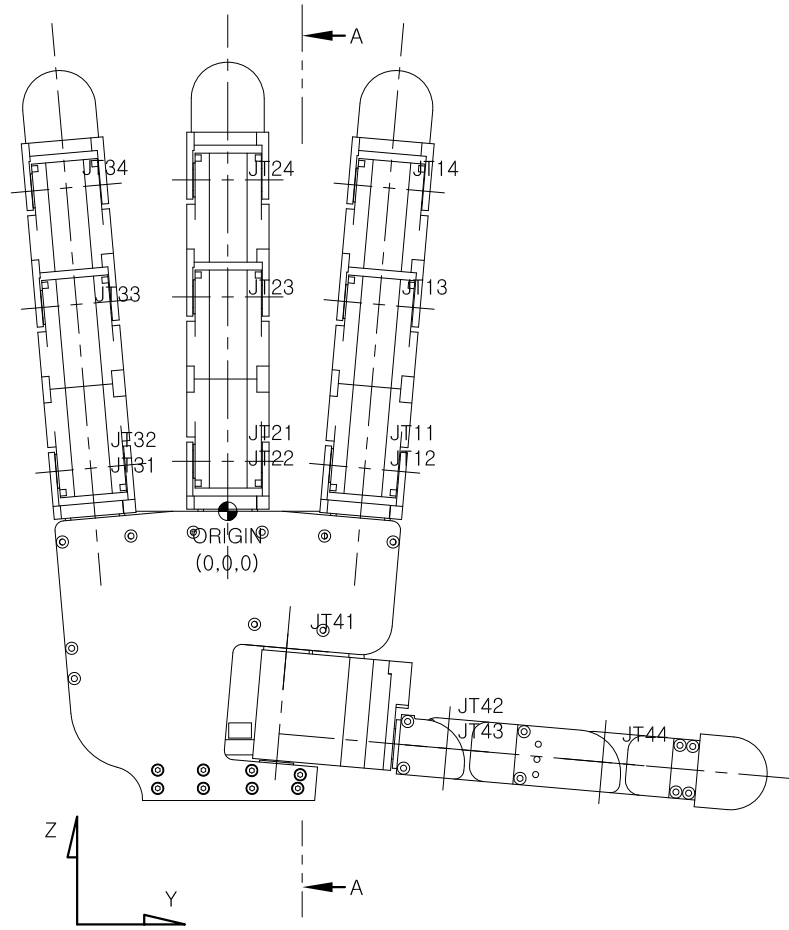

Allegro Hand Dimensions

Allegro Hand Joint coordinates

View A-A

Joint	X / Y / Z
JT11	0 / 44.981 / 14.102
JT12	0 / 44.981 / 14.102
JT13	0 / 49.687 / 67.897
JT14	0 / 53.034 / 106.151
JT21	0 / 0 / 16.4
JT22	0 / 0 / 16.4
JT23	0 / 0 / 70.4
JT24	0 / 0 / 108.8
JT31	0 / 44.981 / 14.102
JT32	0 / 44.981 / 14.102
JT33	0 / 49.687 / 67.897
JT34	0 / 53.034 / 106.151
JT41	-18.2 / 19.333 / 44.987
JT42	-14.8 / 71.865 / 77.891
JT43	-14.8 / 71.865 / 77.891
JT44	-14.8 / 123.07 / 82.371

Origin Detail

Allegro Hand Axis direction (Right hand)

Allegro Hand Axis direction
(Left hand)