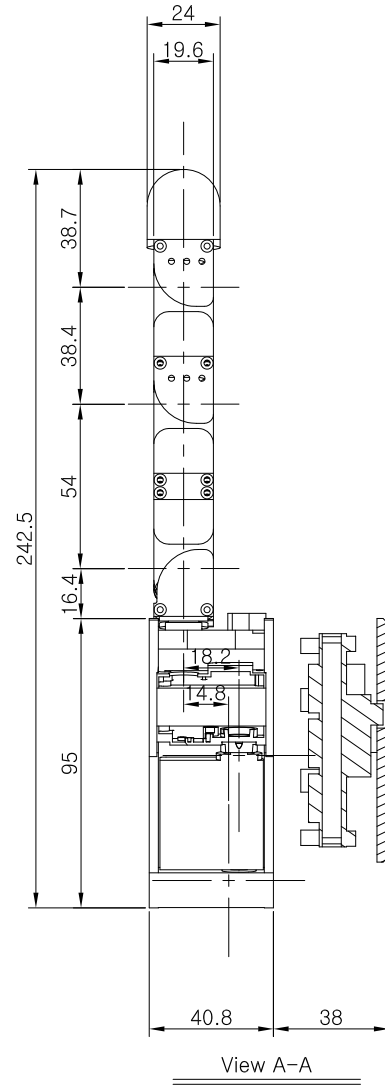

Allegro Hand Dimensions

Allegro Hand Joint coordinates

View A-A

Joint	X / Y / Z
JT11	0 / 44.981 / 14.102
JT12	0 / 44.981 / 14.102
JT13	0 / 49.687 / 67.897
JT14	0 / 53.034 / 106.151
JT21	0 / 0 / 16.4
JT22	0 / 0 / 16.4
JT23	0 / 0 / 70.4
JT24	0 / 0 / 108.8
JT31	0 / 44.981 / 14.102
JT32	0 / 44.981 / 14.102
JT33	0 / 49.687 / 67.897
JT34	0 / 53.034 / 106.151
JT41	-18.2 / 19.333 / 44.987
JT42	-14.8 / 71.865 / 77.891
JT43	-14.8 / 71.865 / 77.891
JT44	-14.8 / 123.07 / 82.371

Origin Detail

Allegro Hand Axis direction (Right hand)

Allegro Hand Axis direction
(Left hand)