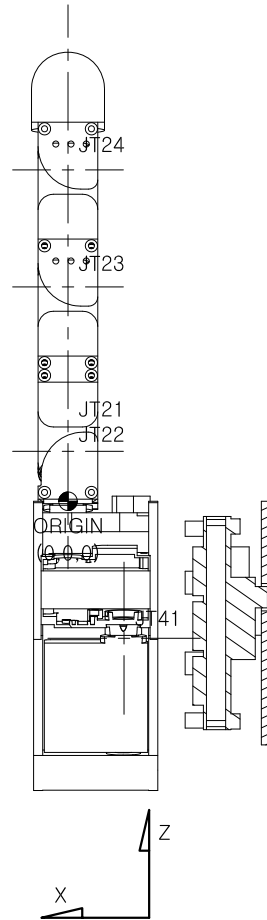

Allegro Hand Dimensions

Allegro Hand Joint coordinates

View A-A

Joint	X / Y / Z
JT11	0 / 44.981 / 14.102
JT12	0 / 44.981 / 14.102
JT13	0 / 49.687 / 67.897
JT14	0 / 53.034 / 106.151
JT21	0 / 0 / 16.4
JT22	0 / 0 / 16.4
JT23	0 / 0 / 70.4
JT24	0 / 0 / 108.8
JT31	0 / 44.981 / 14.102
JT32	0 / 44.981 / 14.102
JT33	0 / 49.687 / 67.897
JT34	0 / 53.034 / 106.151
JT41	-18.2 / 19.333 / 44.987
JT42	-14.8 / 71.865 / 77.891
JT43	-14.8 / 71.865 / 77.891
JT44	-14.8 / 123.07 / 82.371

Origin Detail

Allegro Hand Axis direction (Right hand)

Allegro Hand Axis direction
(Left hand)