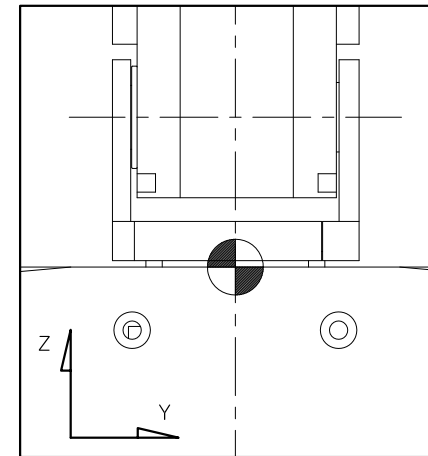

Allegro Hand Dimensions

Allegro Hand Joint coordinates

View A-A

Joint	X / Y / Z
JT11	0 / 44.981 / 14.102
JT12	0 / 44.981 / 14.102
JT13	0 / 49.687 / 67.897
JT14	0 / 53.034 / 106.151
JT21	0 / 0 / 16.4
JT22	0 / 0 / 16.4
JT23	0 / 0 / 70.4
JT24	0 / 0 / 108.8
JT31	0 / 44.981 / 14.102
JT32	0 / 44.981 / 14.102
JT33	0 / 49.687 / 67.897
JT34	0 / 53.034 / 106.151
JT41	-18.2 / 19.333 / 44.987
JT42	-14.8 / 71.865 / 77.891
JT43	-14.8 / 71.865 / 77.891
JT44	-14.8 / 123.07 / 82.371

Origin Detail

Allegro Hand Axis direction (Right hand)

Allegro Hand Axis direction
(Left hand)