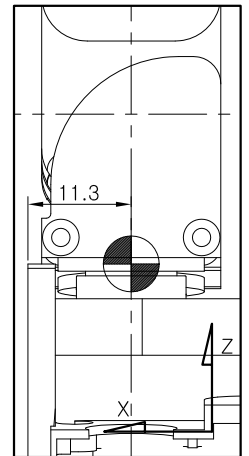

Allegro Hand Dimensions

Allegro Hand Joint coordinates

View A-A

Joint	X / Y / Z
JT11	0 / 44.981 / 14.102
JT12	0 / 44.981 / 14.102
JT13	0 / 49.687 / 67.897
JT14	0 / 53.034 / 106.151
JT21	0 / 0 / 16.4
JT22	0 / 0 / 16.4
JT23	0 / 0 / 70.4
JT24	0 / 0 / 108.8
JT31	0 / 44.981 / 14.102
JT32	0 / 44.981 / 14.102
JT33	0 / 49.687 / 67.897
JT34	0 / 53.034 / 106.151
JT41	-18.2 / 19.333 / 44.987
JT42	-14.8 / 71.865 / 77.891
JT43	-14.8 / 71.865 / 77.891
JT44	-14.8 / 123.07 / 82.371

Origin Detail

Allegro Hand Axis direction (Right hand)

Allegro Hand Axis direction
(Left hand)